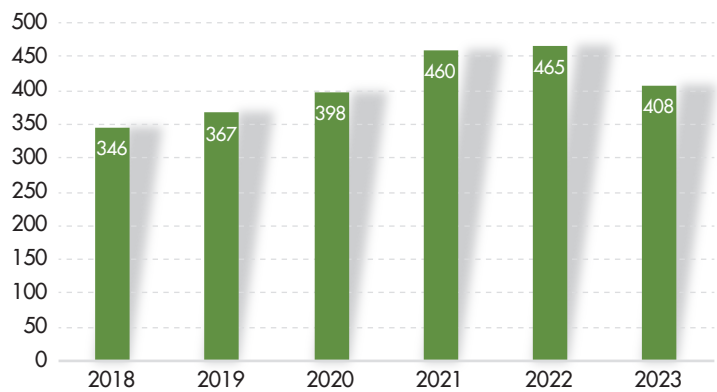

ANNUAL REVIEW 2024

Faculty of Tropical Medicine, Mahidol University

MORE INFORMATION
www.tm.mahidol.ac.th

STATISTICAL SUMMARY 2024

RESEARCH

3.8
Publications per
researcher

Publications

HOSPITAL FOR TROPICAL DISEASES

Outpatient Cases

Inpatient Cases

BANGKOK SCHOOL OF TROPICAL MEDICINE

Number of students per international program

Number of students per Country

HUMAN RESOURCES

Academic Staff: 114

Support Staff: 655