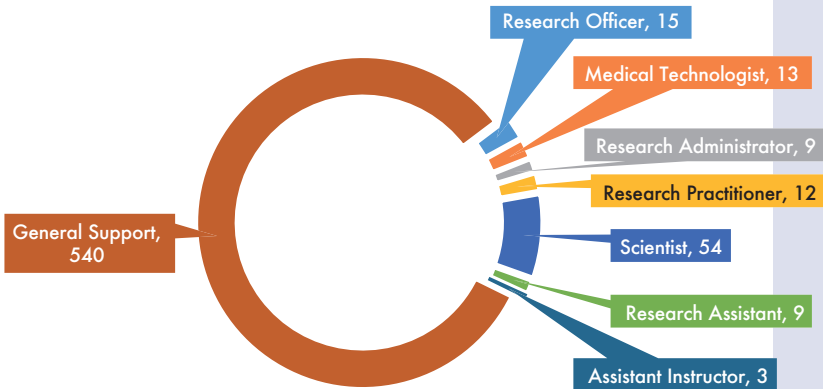

Outpatient Cases

Inpatient Cases

BANGKOK SCHOOL OF TROPICAL MEDICINE

Number of students per international program

Number of students per Country

HUMAN RESOURCES

Academic Staff: 114

Support Staff: 655