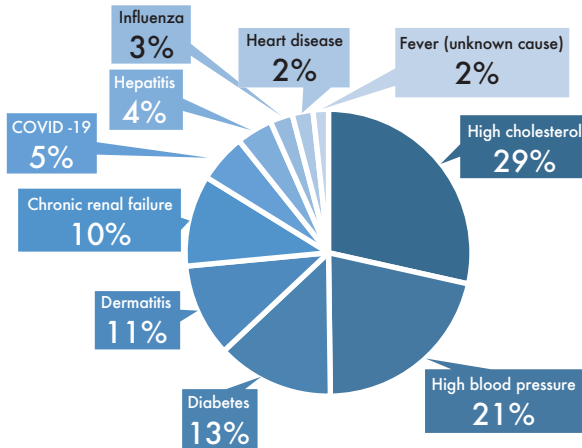

HOSPITAL FOR TROPICAL DISEASES

Outpatient Cases