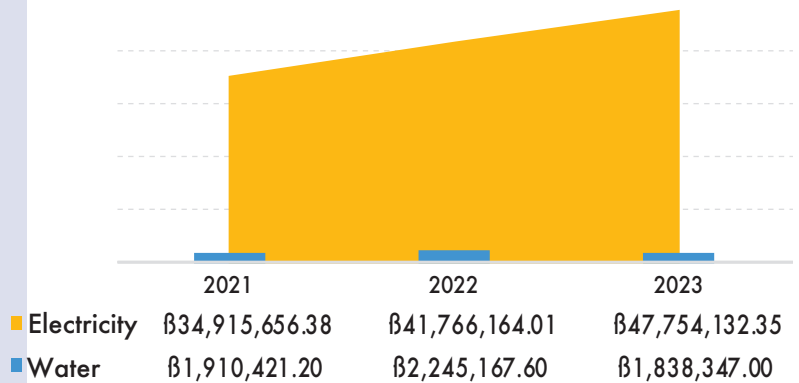

INFRASTRUCTURE AND ENERGY USE

Infrastructure and Energy Use