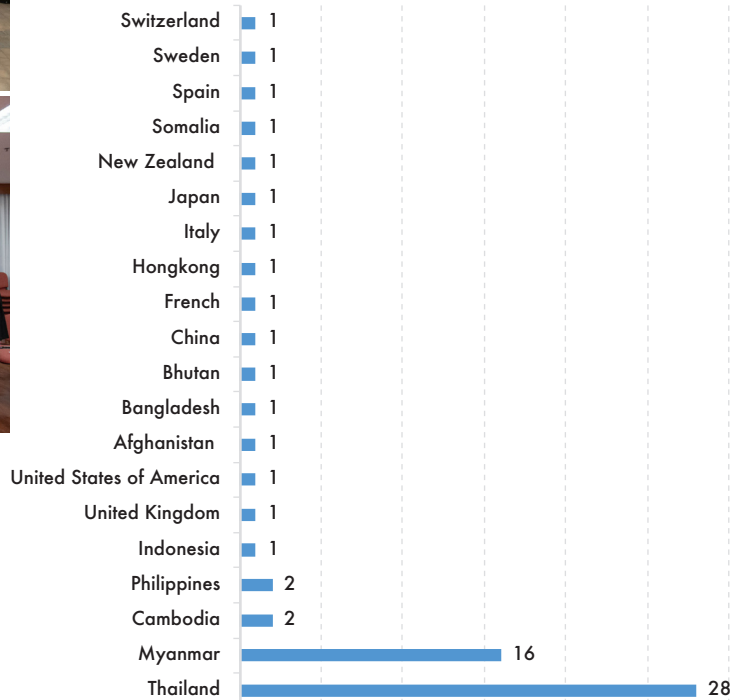

Outpatient Cases

Inpatient Cases

BANGKOK SCHOOL OF TROPICAL MEDICINE

Number of students per international program

Number of students per Country

HUMAN RESOURCES

Academic Staff: 114

Support Staff: 655