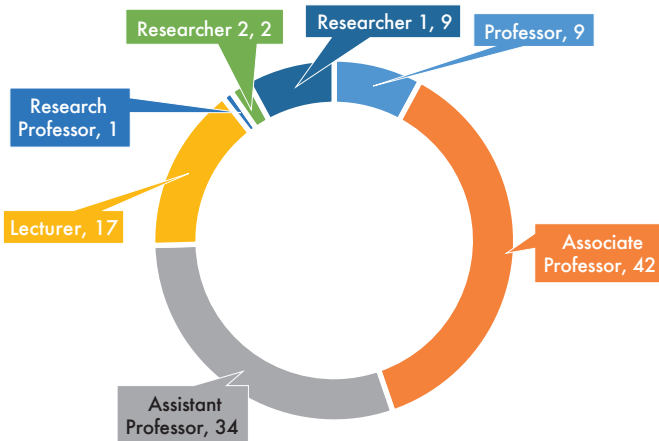

Outpatient Cases

Inpatient Cases

BANGKOK SCHOOL OF TROPICAL MEDICINE

Number of students per international program

Number of students per Country

HUMAN RESOURCES

Academic Staff: 114

Support Staff: 655