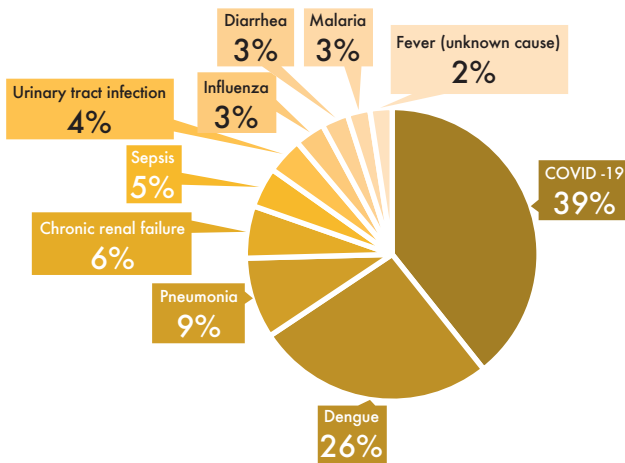

ANNUAL REVIEW 2024

Faculty of Tropical Medicine, Mahidol University

MORE INFORMATION
www.tm.mahidol.ac.th

STATISTICAL SUMMARY 2024

RESEARCH

3.8
Publications per
researcher

Publications

HOSPITAL FOR TROPICAL DISEASES

Outpatient Cases

Inpatient Cases

BANGKOK SCHOOL OF TROPICAL MEDICINE

Number of students per international program

Number of students per Country

HUMAN RESOURCES

Academic Staff: 114

Support Staff: 655