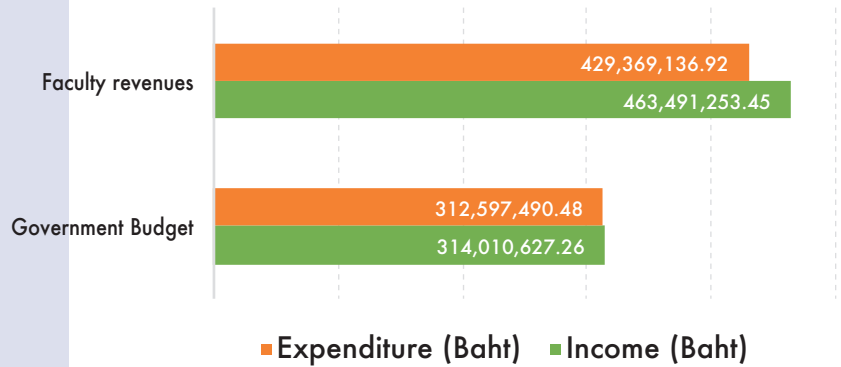

FINANCES

Finances